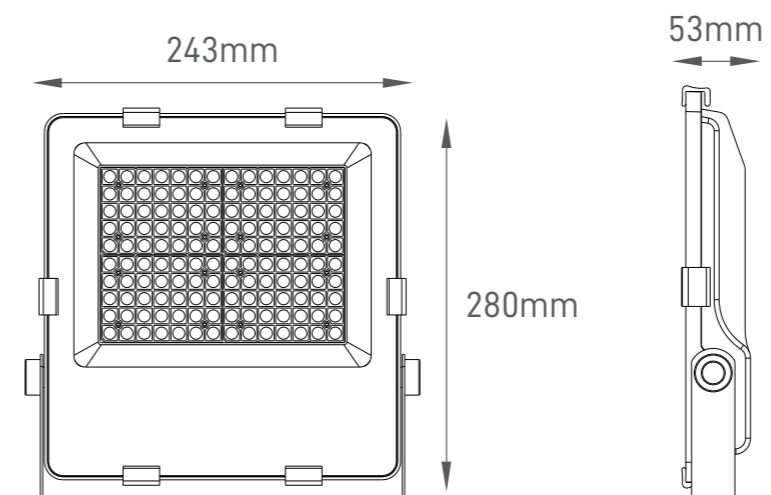

Type of Protection: **IP66**

Wattage: **50W**

Luminous Flux: **7500lm**

Luminous Efficacy: **150lm/W**

Color: **4000K**

SKU: **ILAR-01921**