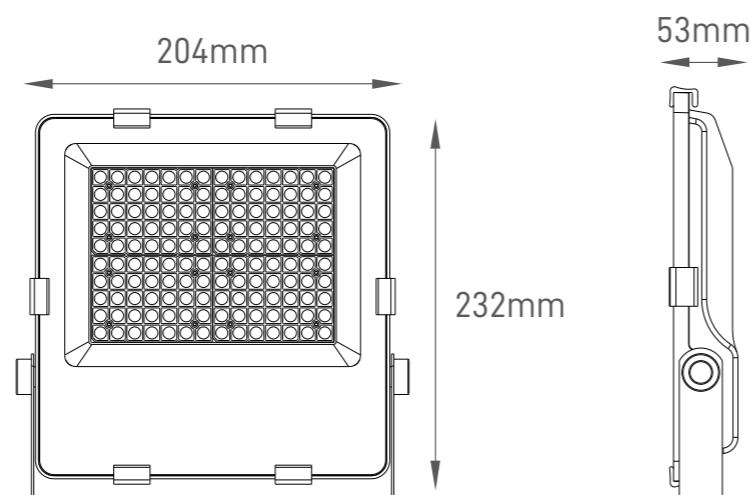

Wattage: **30W**

Luminous Flux: **4500lm**

Luminous Efficacy: **150lm/W**

Color: **4000K**

SKU: **ILAR-01920**

Type of Protection: **IP66**

Wattage: **50W**

Luminous Flux: **7500lm**