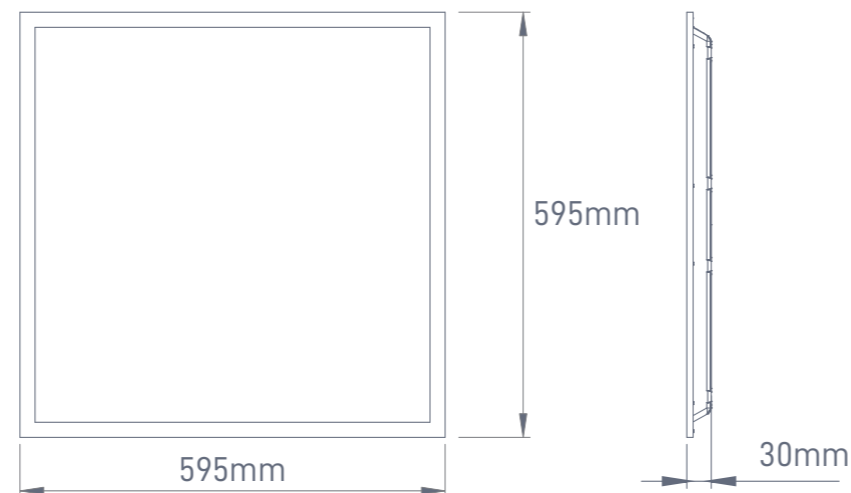

Beam Angle: 120°

Led type: SMD

INFORMAÇÕES TÉCNICAS

24W

Type of Protection: **IP44**

Wattage: **24W**

Luminous Flux: **3790lm**

Luminous Efficacy: **160lm/W**

Color: **3000K**

Type of Protection: **IP44**

Wattage: **24W**

Luminous Flux: **3840lm**

Luminous Efficacy: **160lm/W**

Color: **4000K**

Type of Protection: **IP44**

Wattage: **24W**

Luminous Flux: **3900lm**

Luminous Efficacy: **160lm/W**

Color: **6500K**

SKU UGR 21: **ILAR-01908**

SKU UGR 19: **ILAR-01909**

ARO DE SUPERFÍCIE

3000k

4000k