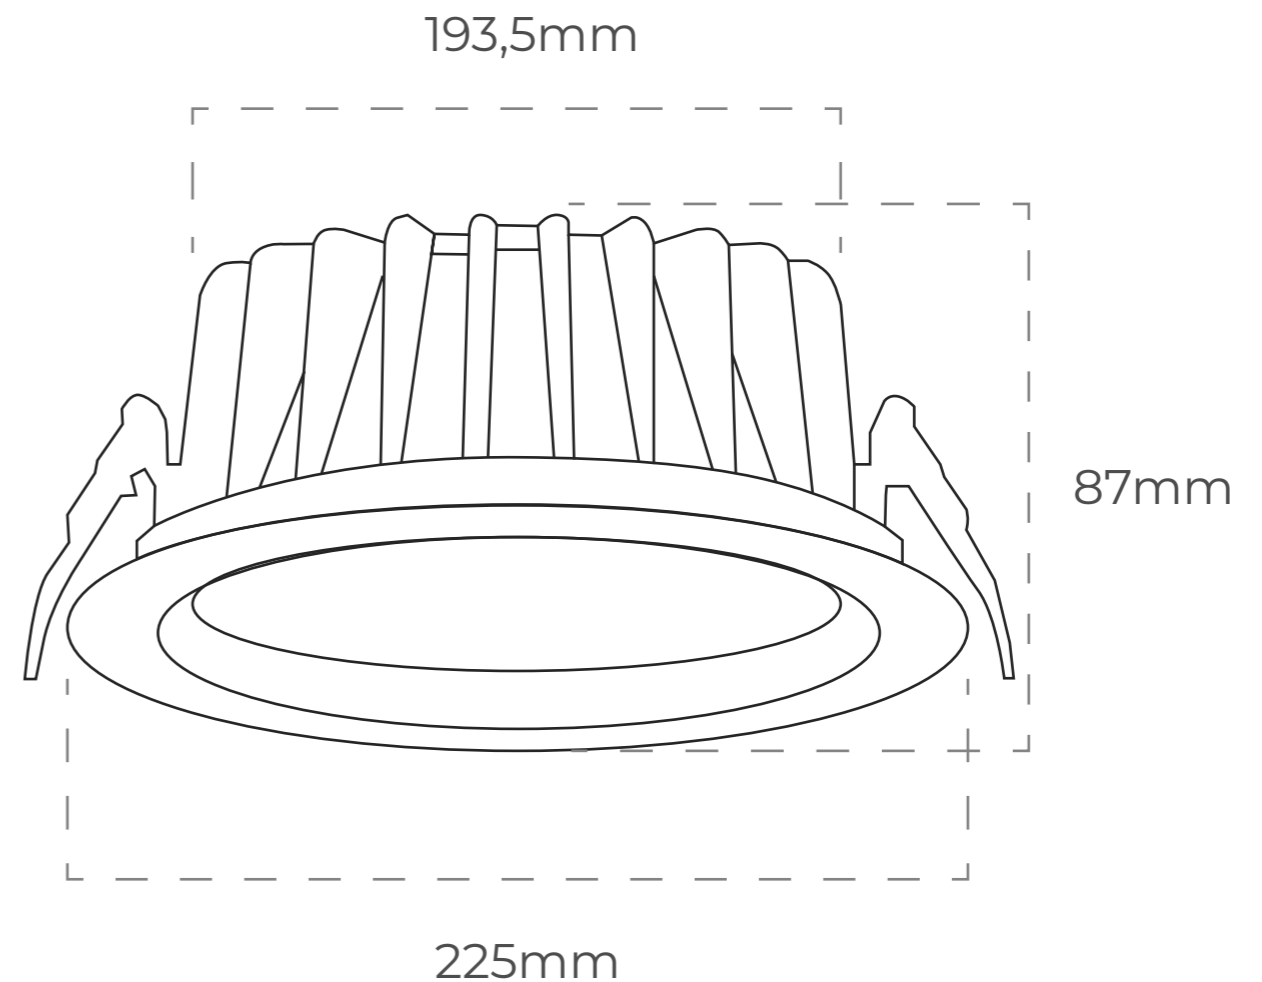

# INFORMAÇÕES TÉCNICAS

**4000K | 110lm/W**

Type of Protection: **IP54**

Wattage: **42W**

Luminous Flux: **4620lm**

Luminous Efficacy: **110lm/W**

Color: **4000K**

SKU: **ILAR-01843**