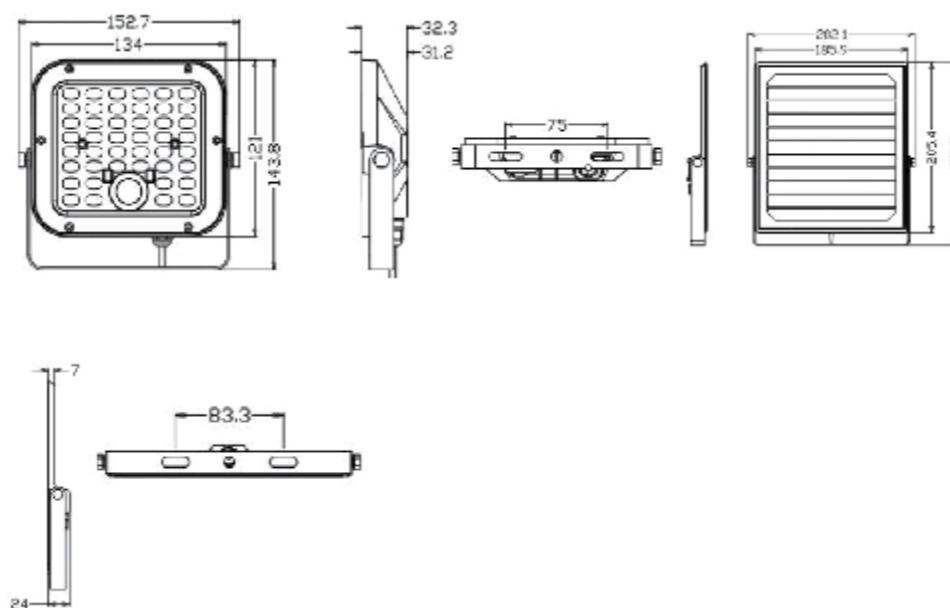

360°

360°

360°

INFORMAÇÕES TÉCNICAS

10W

Type of Protection: **IP65**

Detection Angle/Area: **120°**

Luminous Flux: **1500lm**

Sensing Range: **6m**

Color: **4000K**

30W

Type of Protection: **IP65**

Detection Angle/Area: **120°**

Luminous Flux: **4500lm**

Sensing Range: **8m**

Color: **4000K**