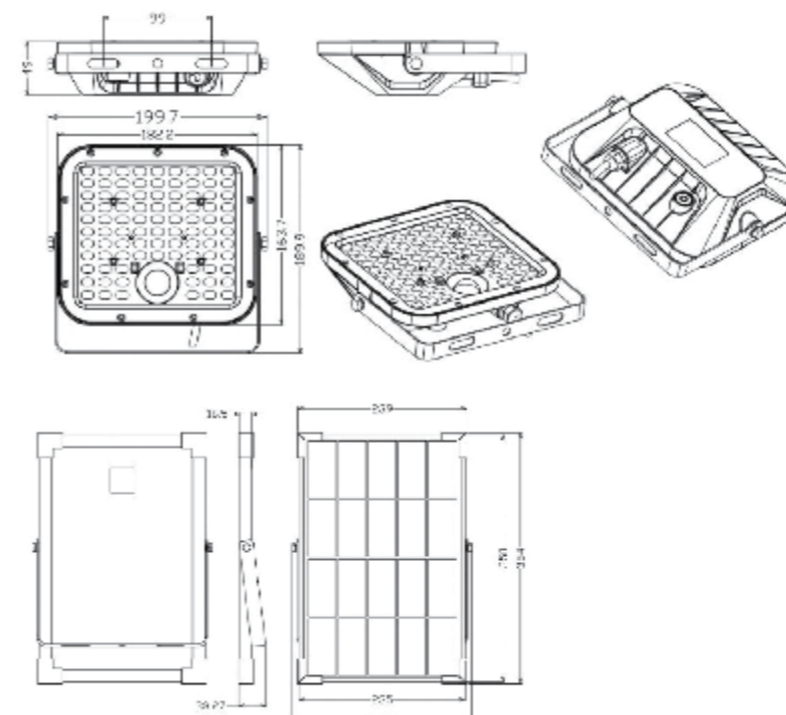

360°

360°

360°

INFORMAÇÕES TÉCNICAS

10W

Type of Protection: **IP65**

Detection Angle/Area: **120°**

Luminous Flux: **1500lm**

Sensing Range: **6m**

Color: **4000K**

30W

Type of Protection: **IP65**

Detection Angle/Area: **120°**

Luminous Flux: **4500lm**

Sensing Range: **8m**

Color: **4000K**