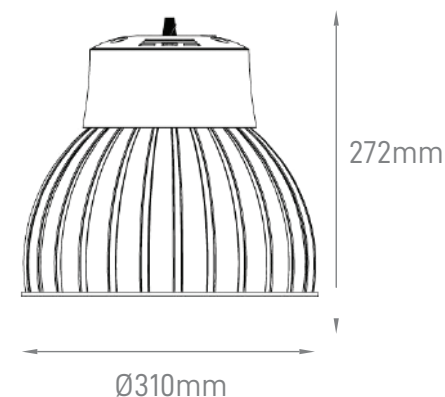

TECHNICAL

Information

Wattage: 25W-35W-60W

Color Temperature: 3CCT
(3000K-4000K-5000K)

Total Luminous Flux: 3250/4550/7800lm

Luminous Efficacy: 120lm/W

Beam Angle: 75°

Body Material: Die-cast Aluminum
+PC Reflector